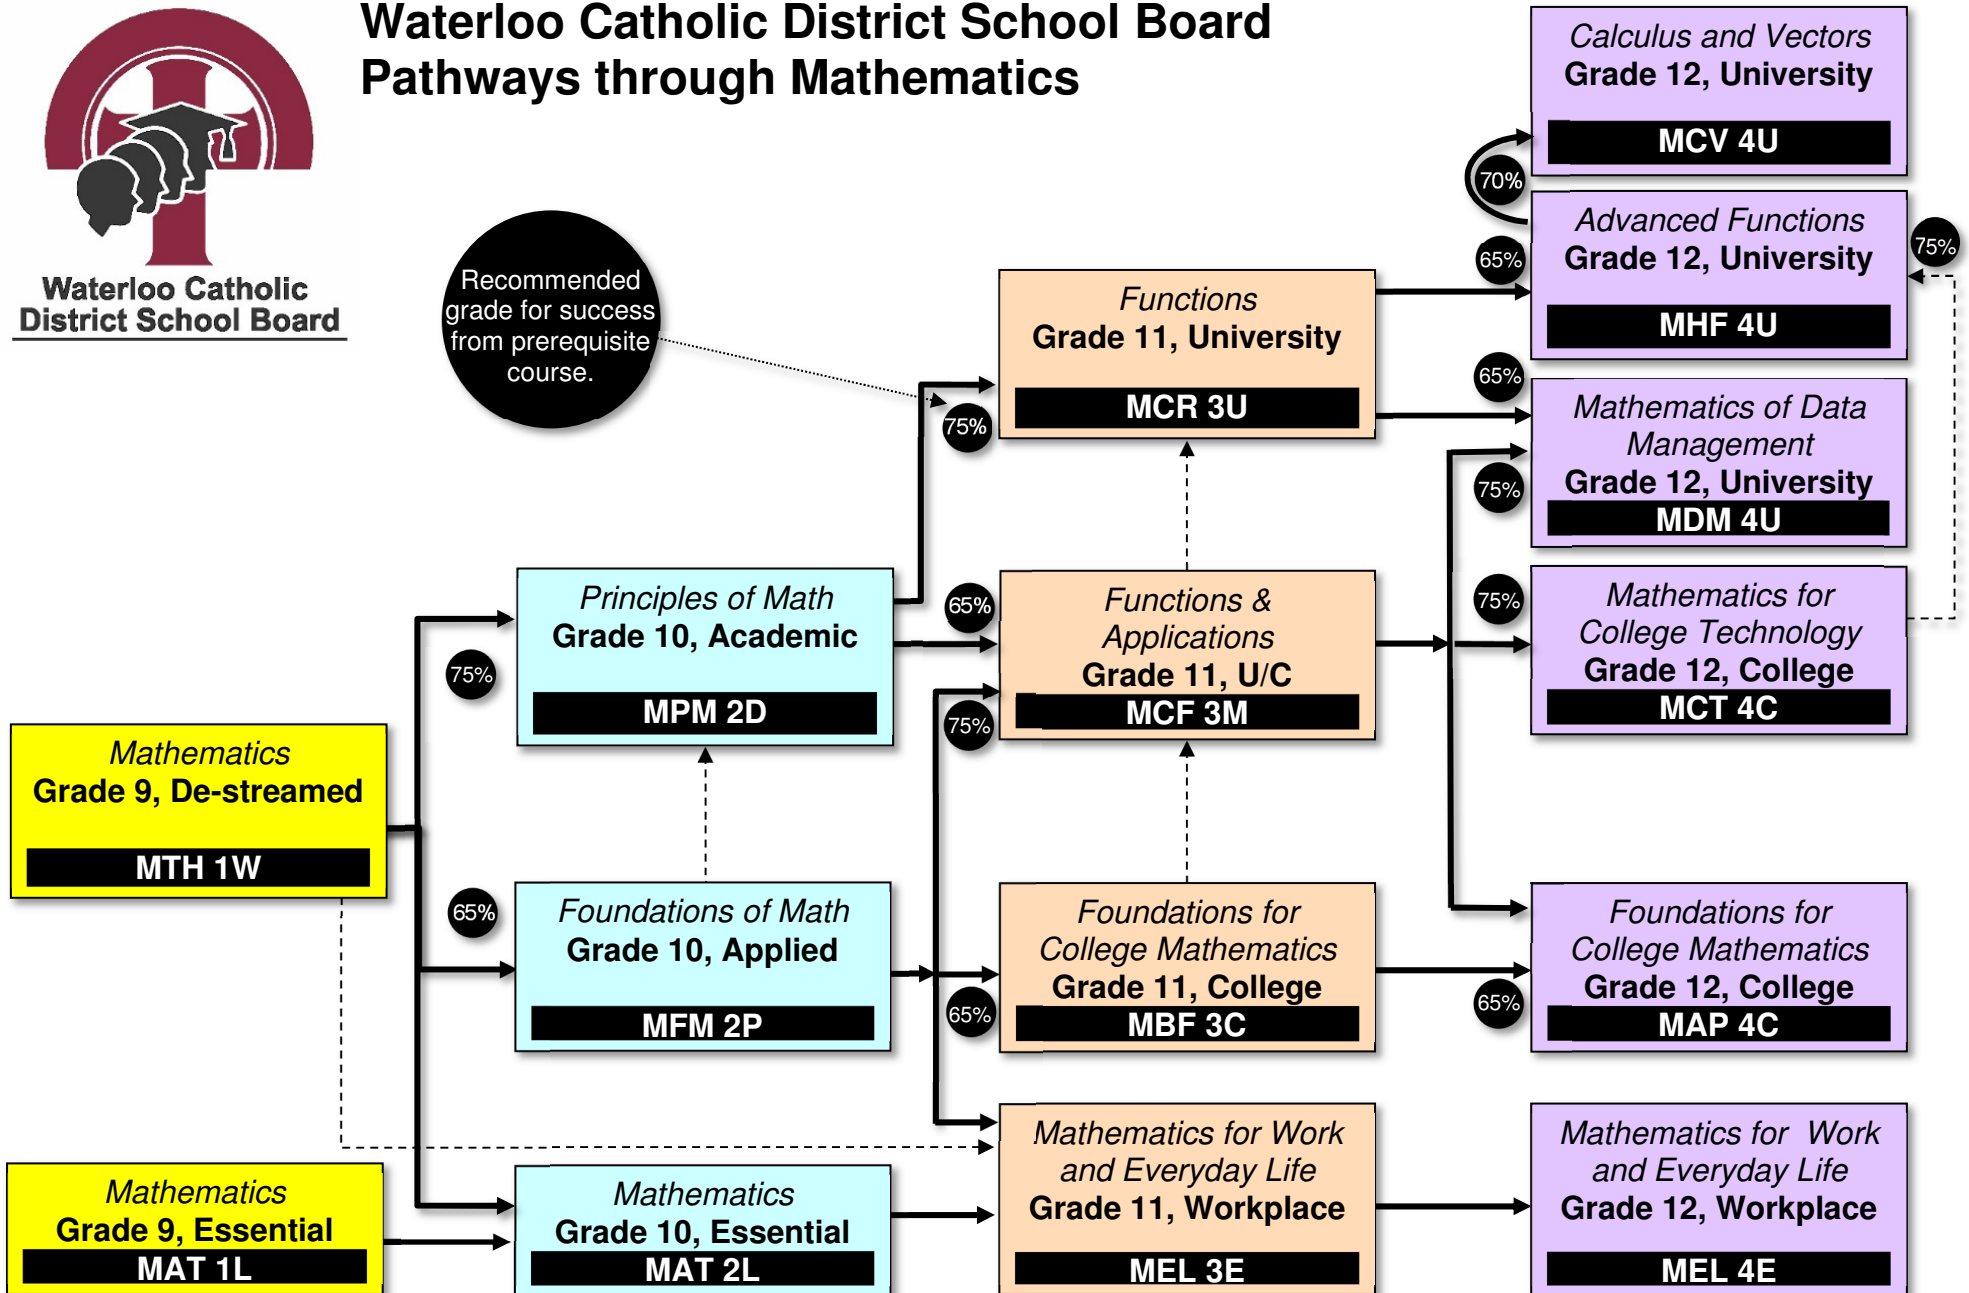

Waterloo Catholic
District School Board

Waterloo Catholic District School Board Pathways through Mathematics

Recommended
grade for success
from prerequisite
course.

Students on a significantly modified elementary math program may benefit from our [Active Program](#) or [Community Living Program](#).